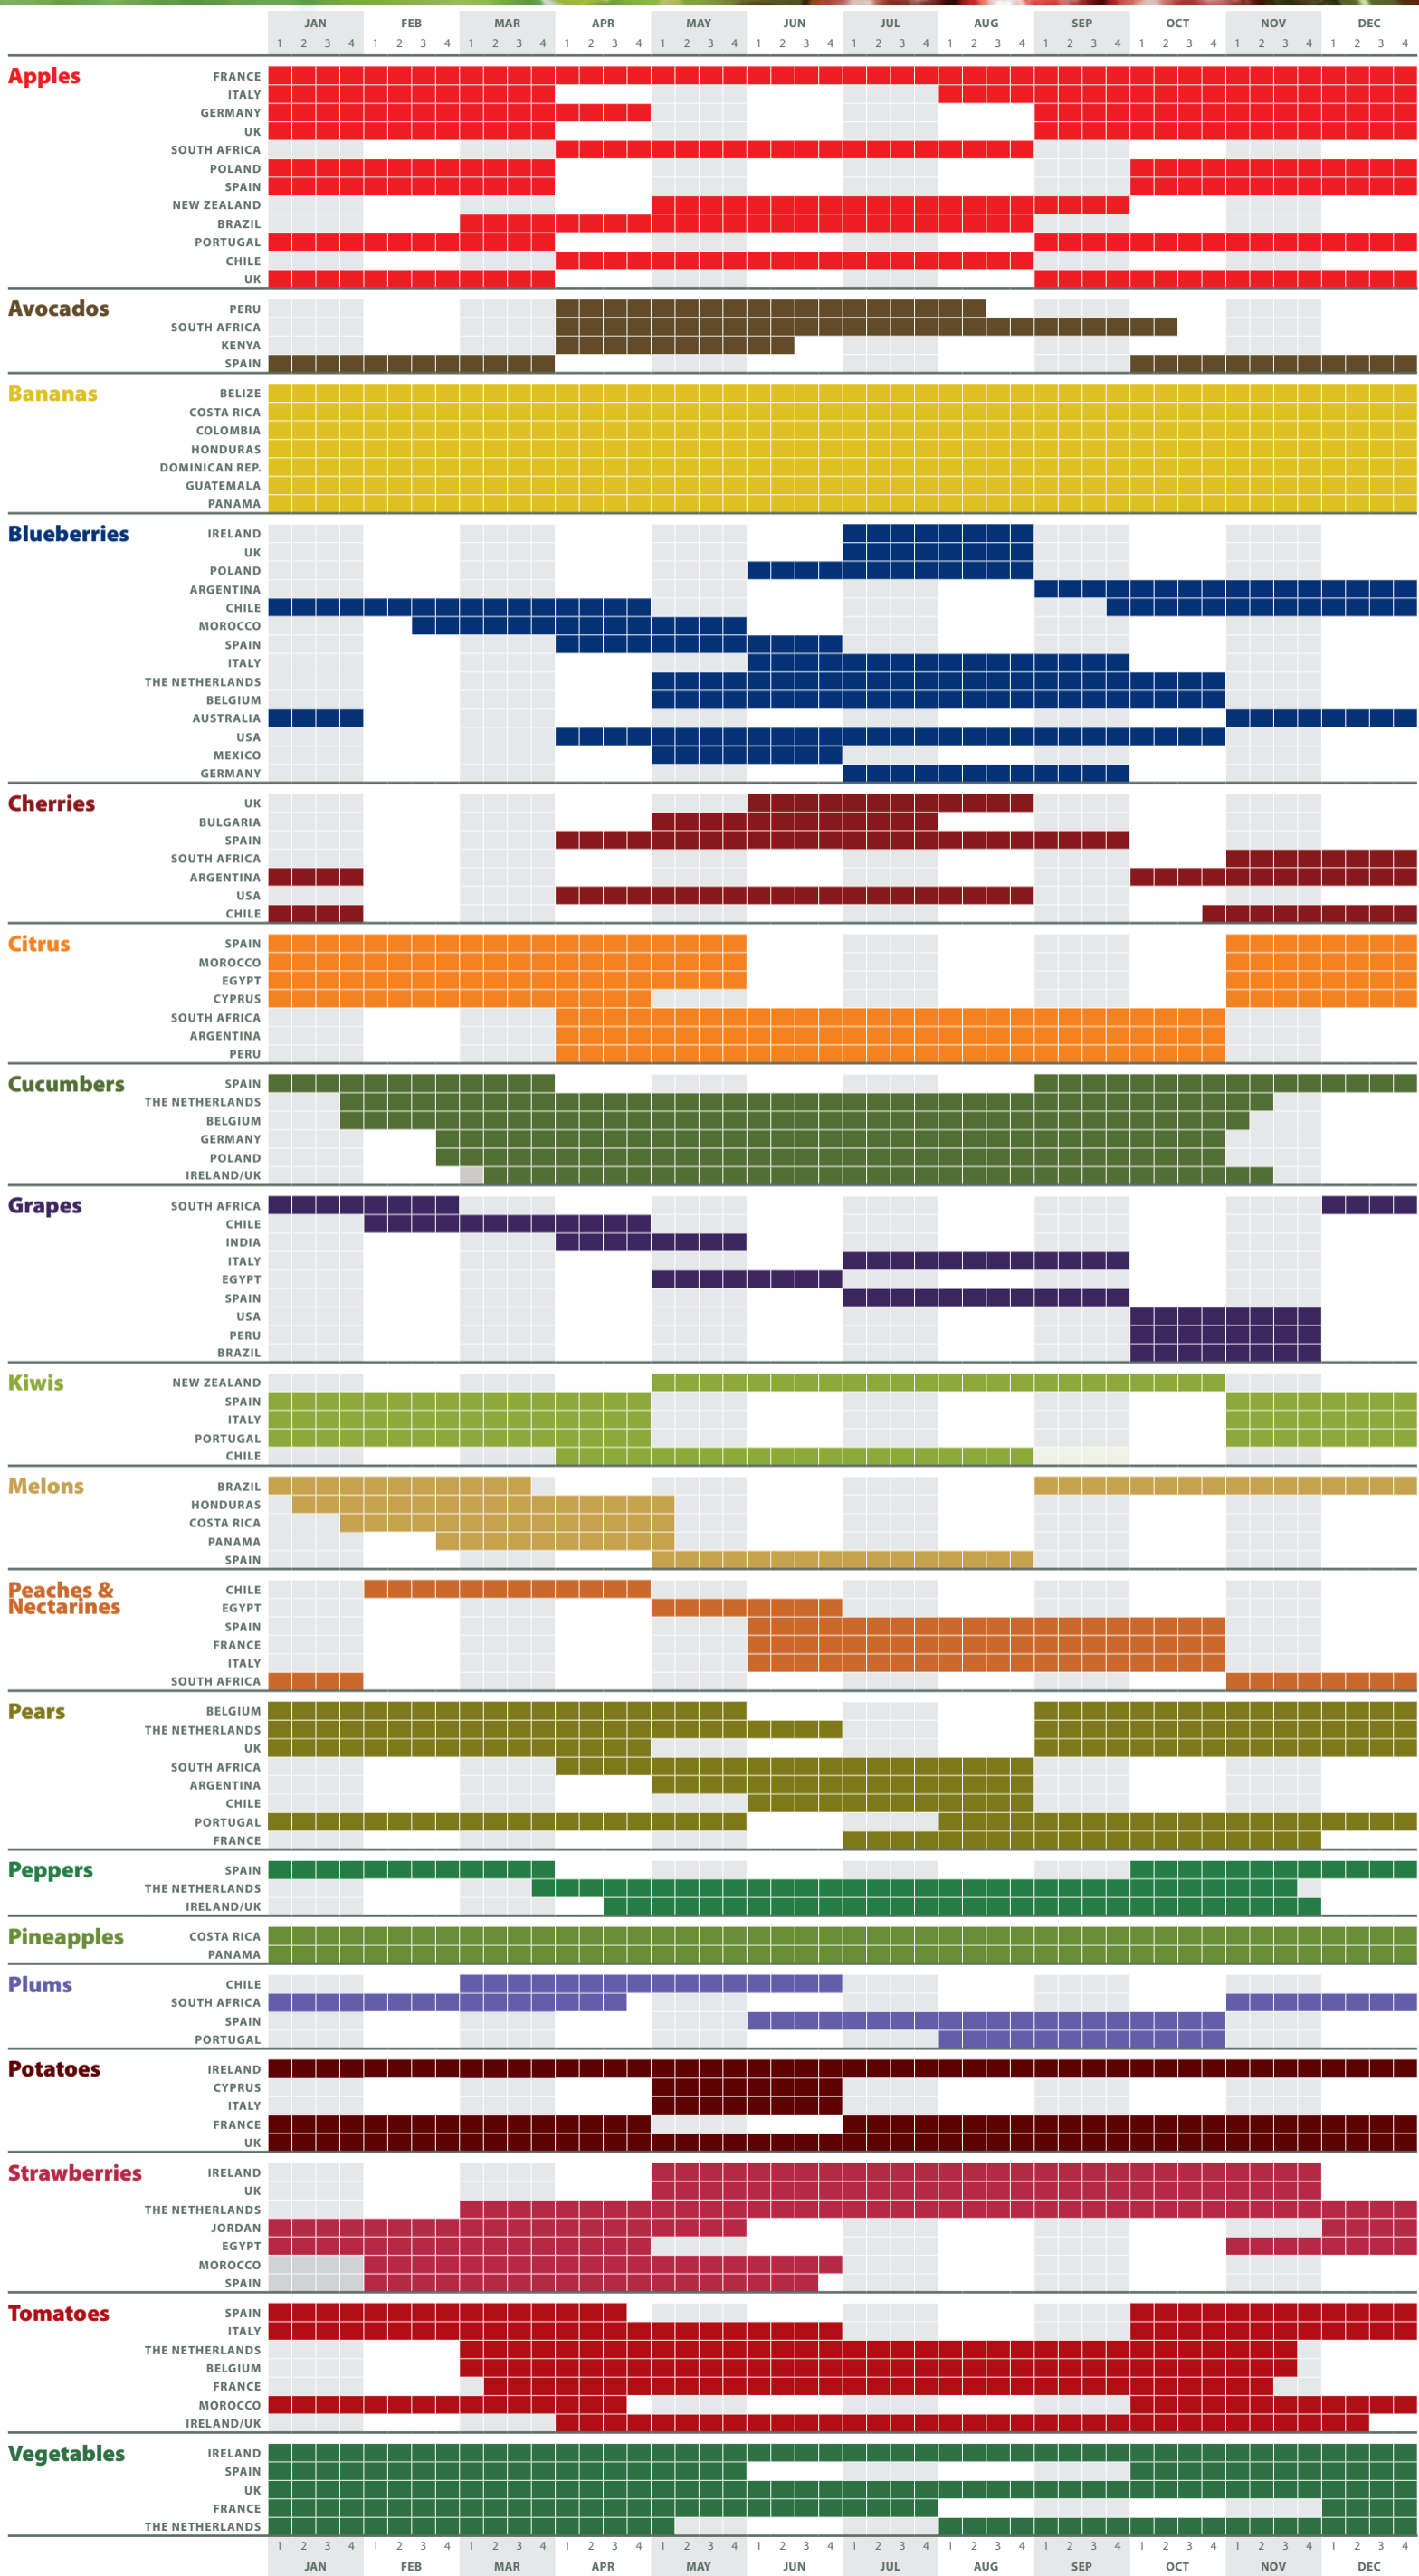

Total Produce Availability Calendar

*This calendar is not intended as a definitive list of all supply countries but rather an overview of typical supply. Sources can change at any time in accordance with seasonality.